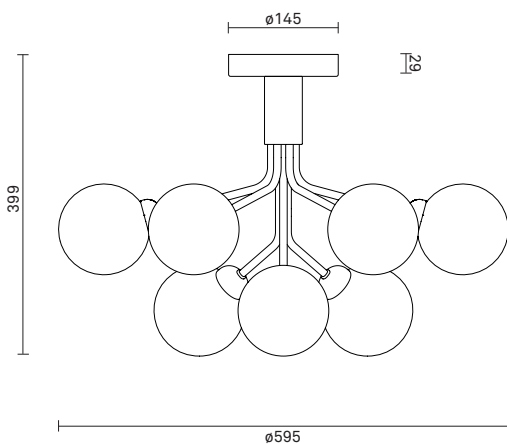

Apiales collection:

The Apiales collection includes the following products:

- **Apiales 9:** Satin Black/Brushed brass, Opal white/Smoked Black/Gold Glass
- **Apiales 9 Ceiling:** Satin Black/Brushed brass, Opal white/Smoked Black/Gold Glass
- **Apiales 18:** Satin Black/Brushed brass, Opal white/Smoked Black/Gold Glass